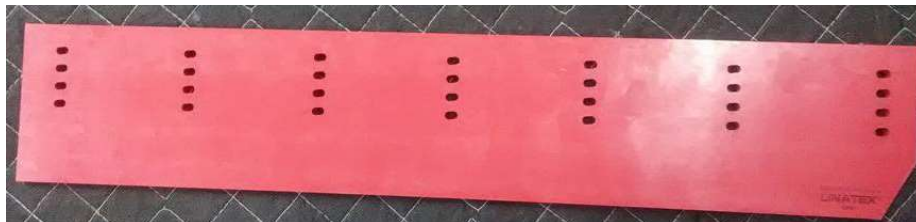

TECHNICAL SERVICE BULLETIN

To: [Distributor/Customer]

From: PowerBoss Technical Support

Date: 4/24/23

Subject: TSB for 730939 Side Scrub Squeegee for Nautilus/HD equipped with Side Scrub Option

Reason for Change

To accommodate a new style side scrub brush.

Improvement

The side squeegee has additional holes to accommodate the new style brush

Models/Serial Numbers Affected - Effective on serial number 23PB1371

Product Improvement – Not for warranty purposes